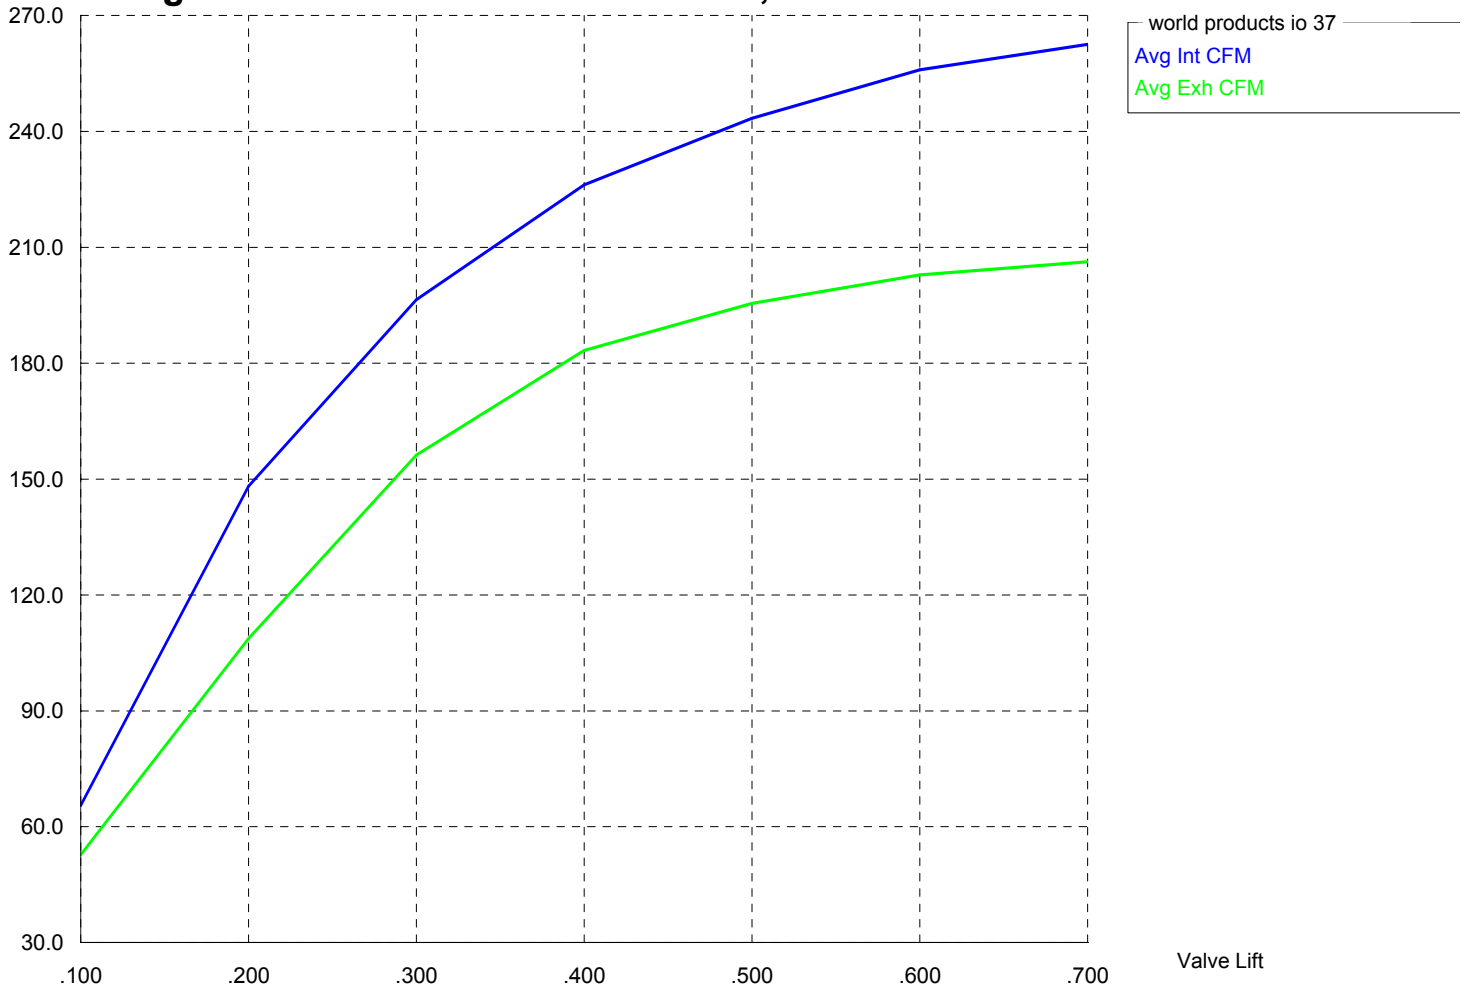

Avg Int & Exh CFM Corr to: 28.0" Int, 28.0" Exh

Test Summary and Comments for: world products io 37

Lift	.100	.200	.300	.400	.500	.600	.700
Avg Int CFM	65.5	148.2	196.5	226.2	243.4	256.0	262.6
Avg Exh CFM	52.8	108.7	156.2	183.3	195.5	202.9	206.3