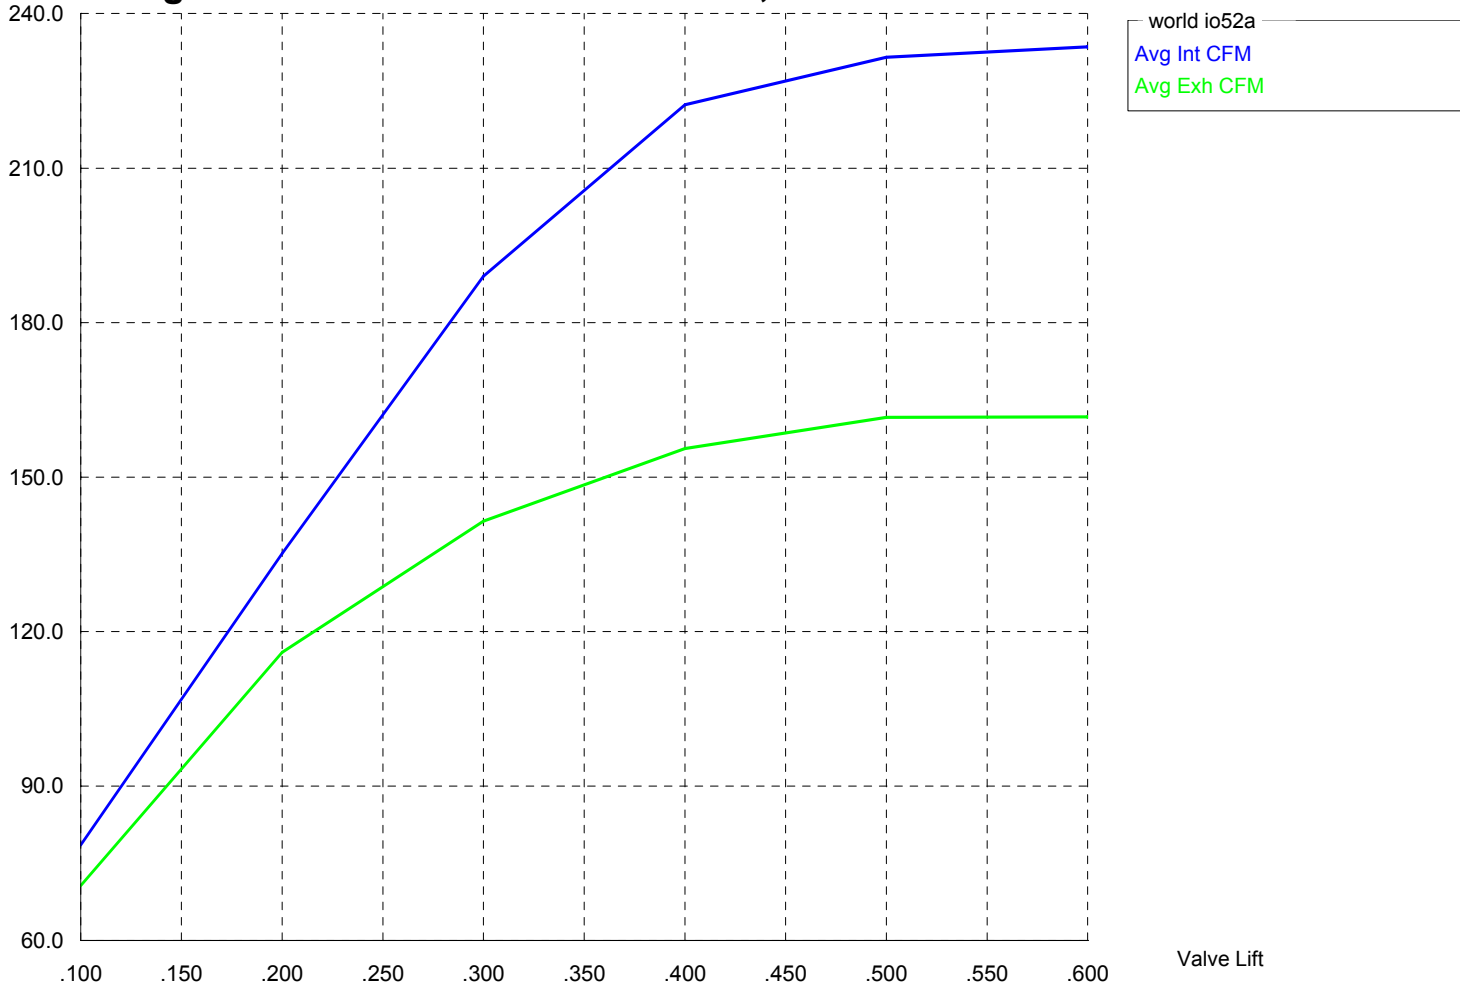

Avg Int & Exh CFM Corr to: 28.0" Int, 28.0" Exh

Test Summary and Comments for: world io52a

Lift	.100	.200	.300	.400	.500	.600
Avg Int CFM	78.5	135.2	189.0	222.3	231.5	233.6
Avg Exh CFM	70.6	116.0	141.4	155.6	161.6	161.7